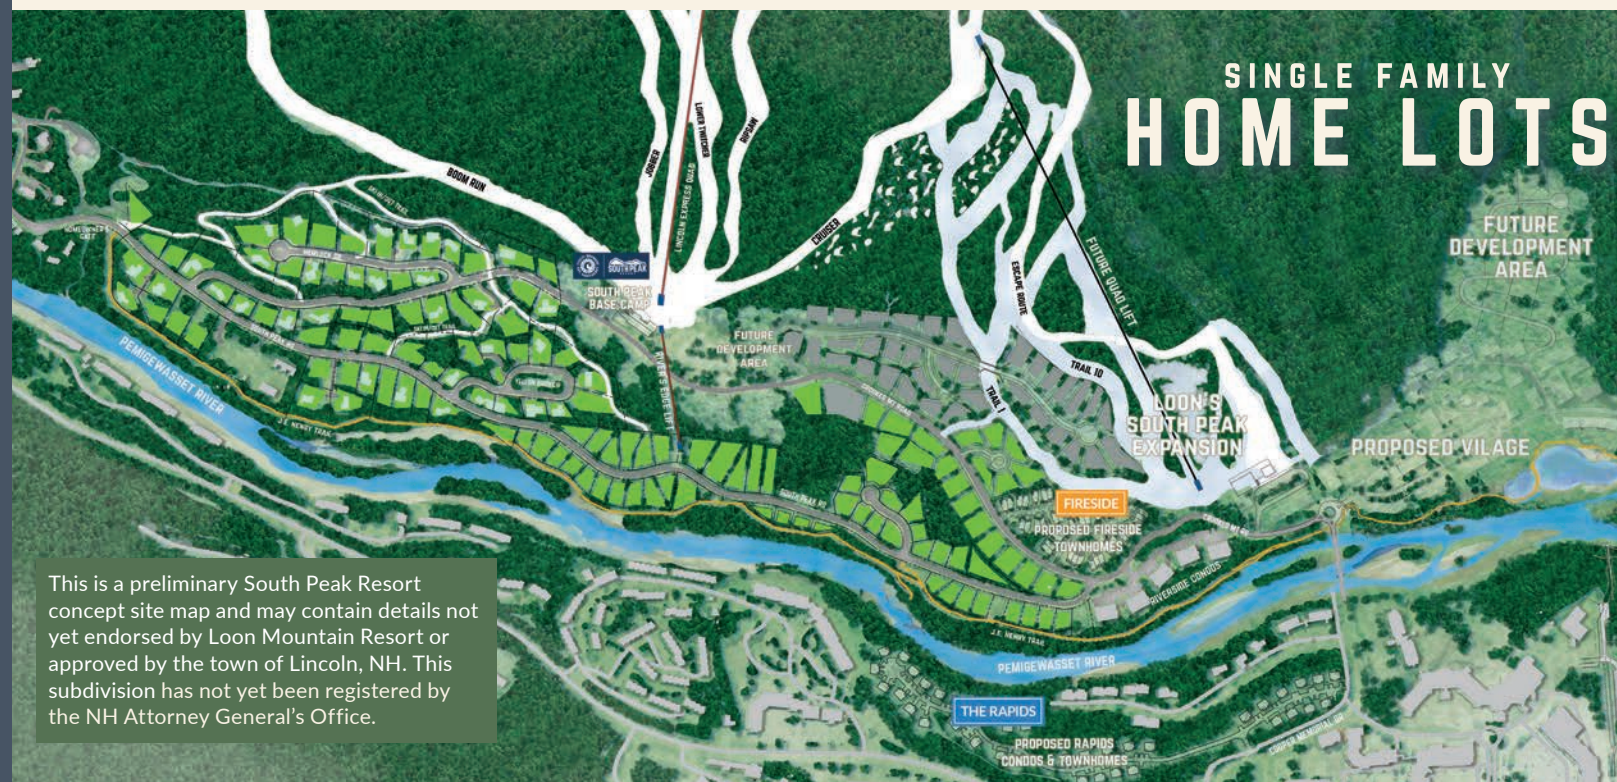

## AN INCREDIBLE INVESTMENT OPPORTUNITY

A Quick Two-Hour Drive from Greater Boston

Ski On/off Access Onto Loon Mountain

Surrounded by 800,000 Acres of Protected National Forrest

Four Seasons of Fun Family-Friendly Activities

A Bold Development Plan that Includes a New Owner's Clubhouse, Spa & Walkable Village

Income Generating Rental Program for Homeowners

Located in the heart of the majestic White Mountains with dramatic views of the Pemigewasset River Valley

New for 2023-24! Loon's South Peak Expansion with 30+ acres of new terrain, a new four-place chairlift and fully automated snowmaking

This is a preliminary South Peak Resort concept site map and may contain details not yet endorsed by Loon Mountain Resort or approved by the town of Lincoln, NH. This subdivision has not yet been registered by the NH Attorney General's Office.