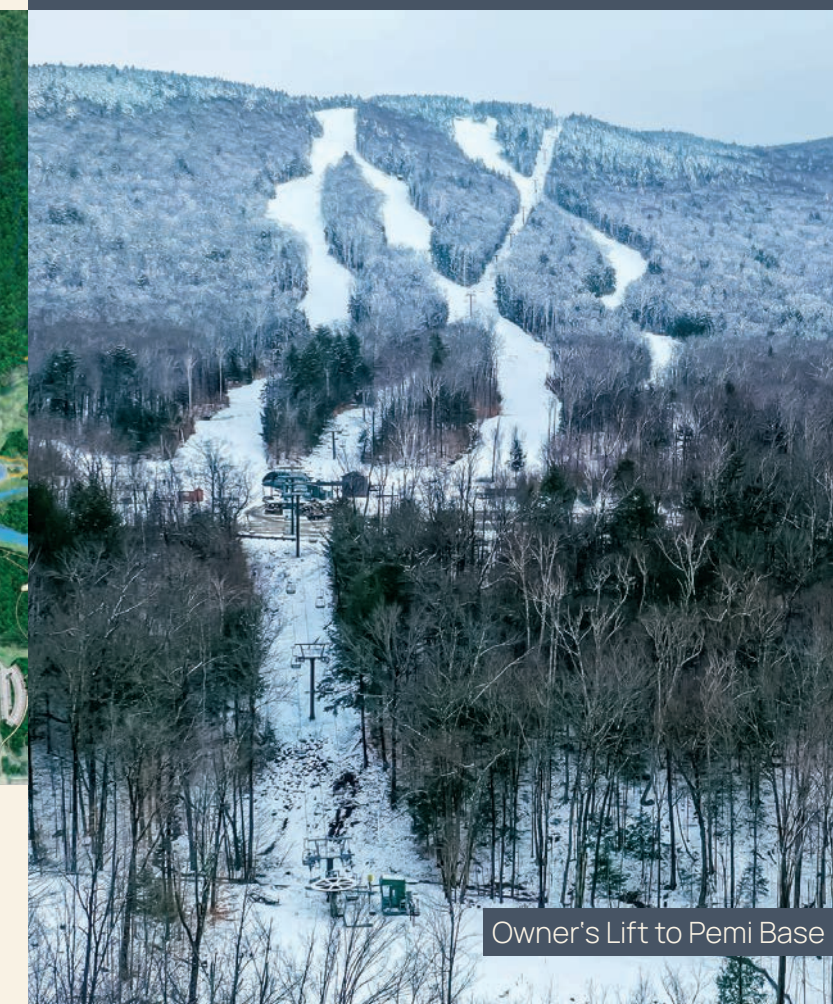

## AN INCREDIBLE INVESTMENT OPPORTUNITY

A Quick Two-Hour Drive from Greater Boston

Ski On/off Access Onto Loon Mountain

Surrounded by 800,000 Acres of Protected National Forrest

Four Seasons of Fun Family-Friendly Activities

### OWNER AMENITIES INCLUDE

Gated Private Road Access to Loon's Kanc8 Lift with Heated Seats

New Après-Ski Restaurant and Bar at South Peak Base Camp

Owner's Shuttle for Complimentary Pick-Up/Drop Service

Swim, Wade, or Tube in the Crystal-Clear Waters of the Pemi River

Walk, Hike, Bike, Cross-Country Ski, or Snowshoe on the J. E. Henry Trail

MORE OWNER BENEFITS AT [SOUTHPEAKRESORT.COM](https://southpeakresort.com)